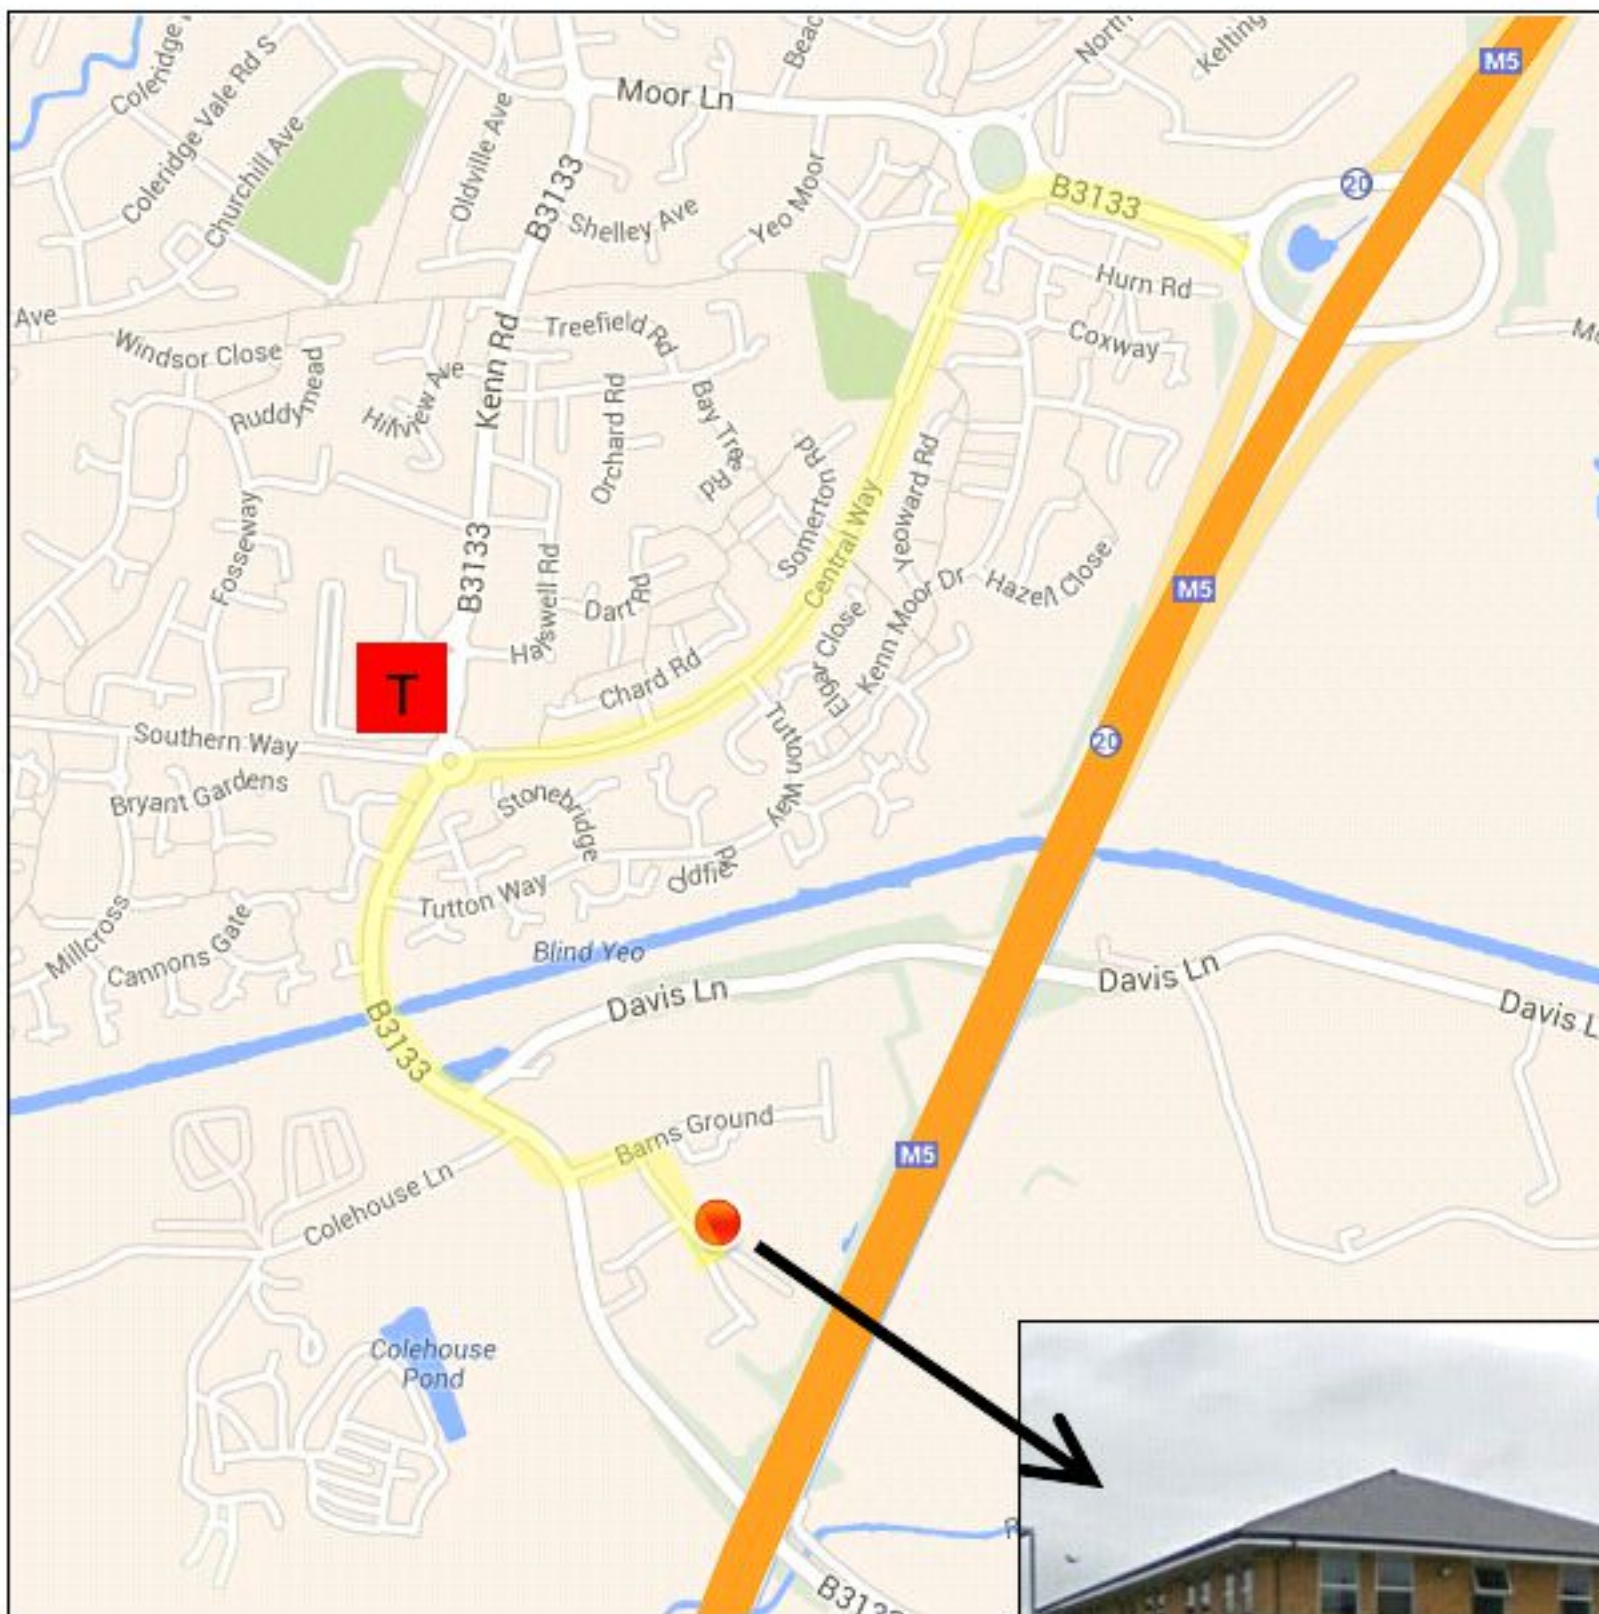

Directions to Police Federation Office

Leave M5 at junction 20, Clevedon
Follow signs for Yatton
At 'Tesco' roundabout first left
Cross river and take second left
Take first right on Bams Ground
Travel along Windmill Road and
St Davids Court is on the left.

Postcode is BS21 6UP